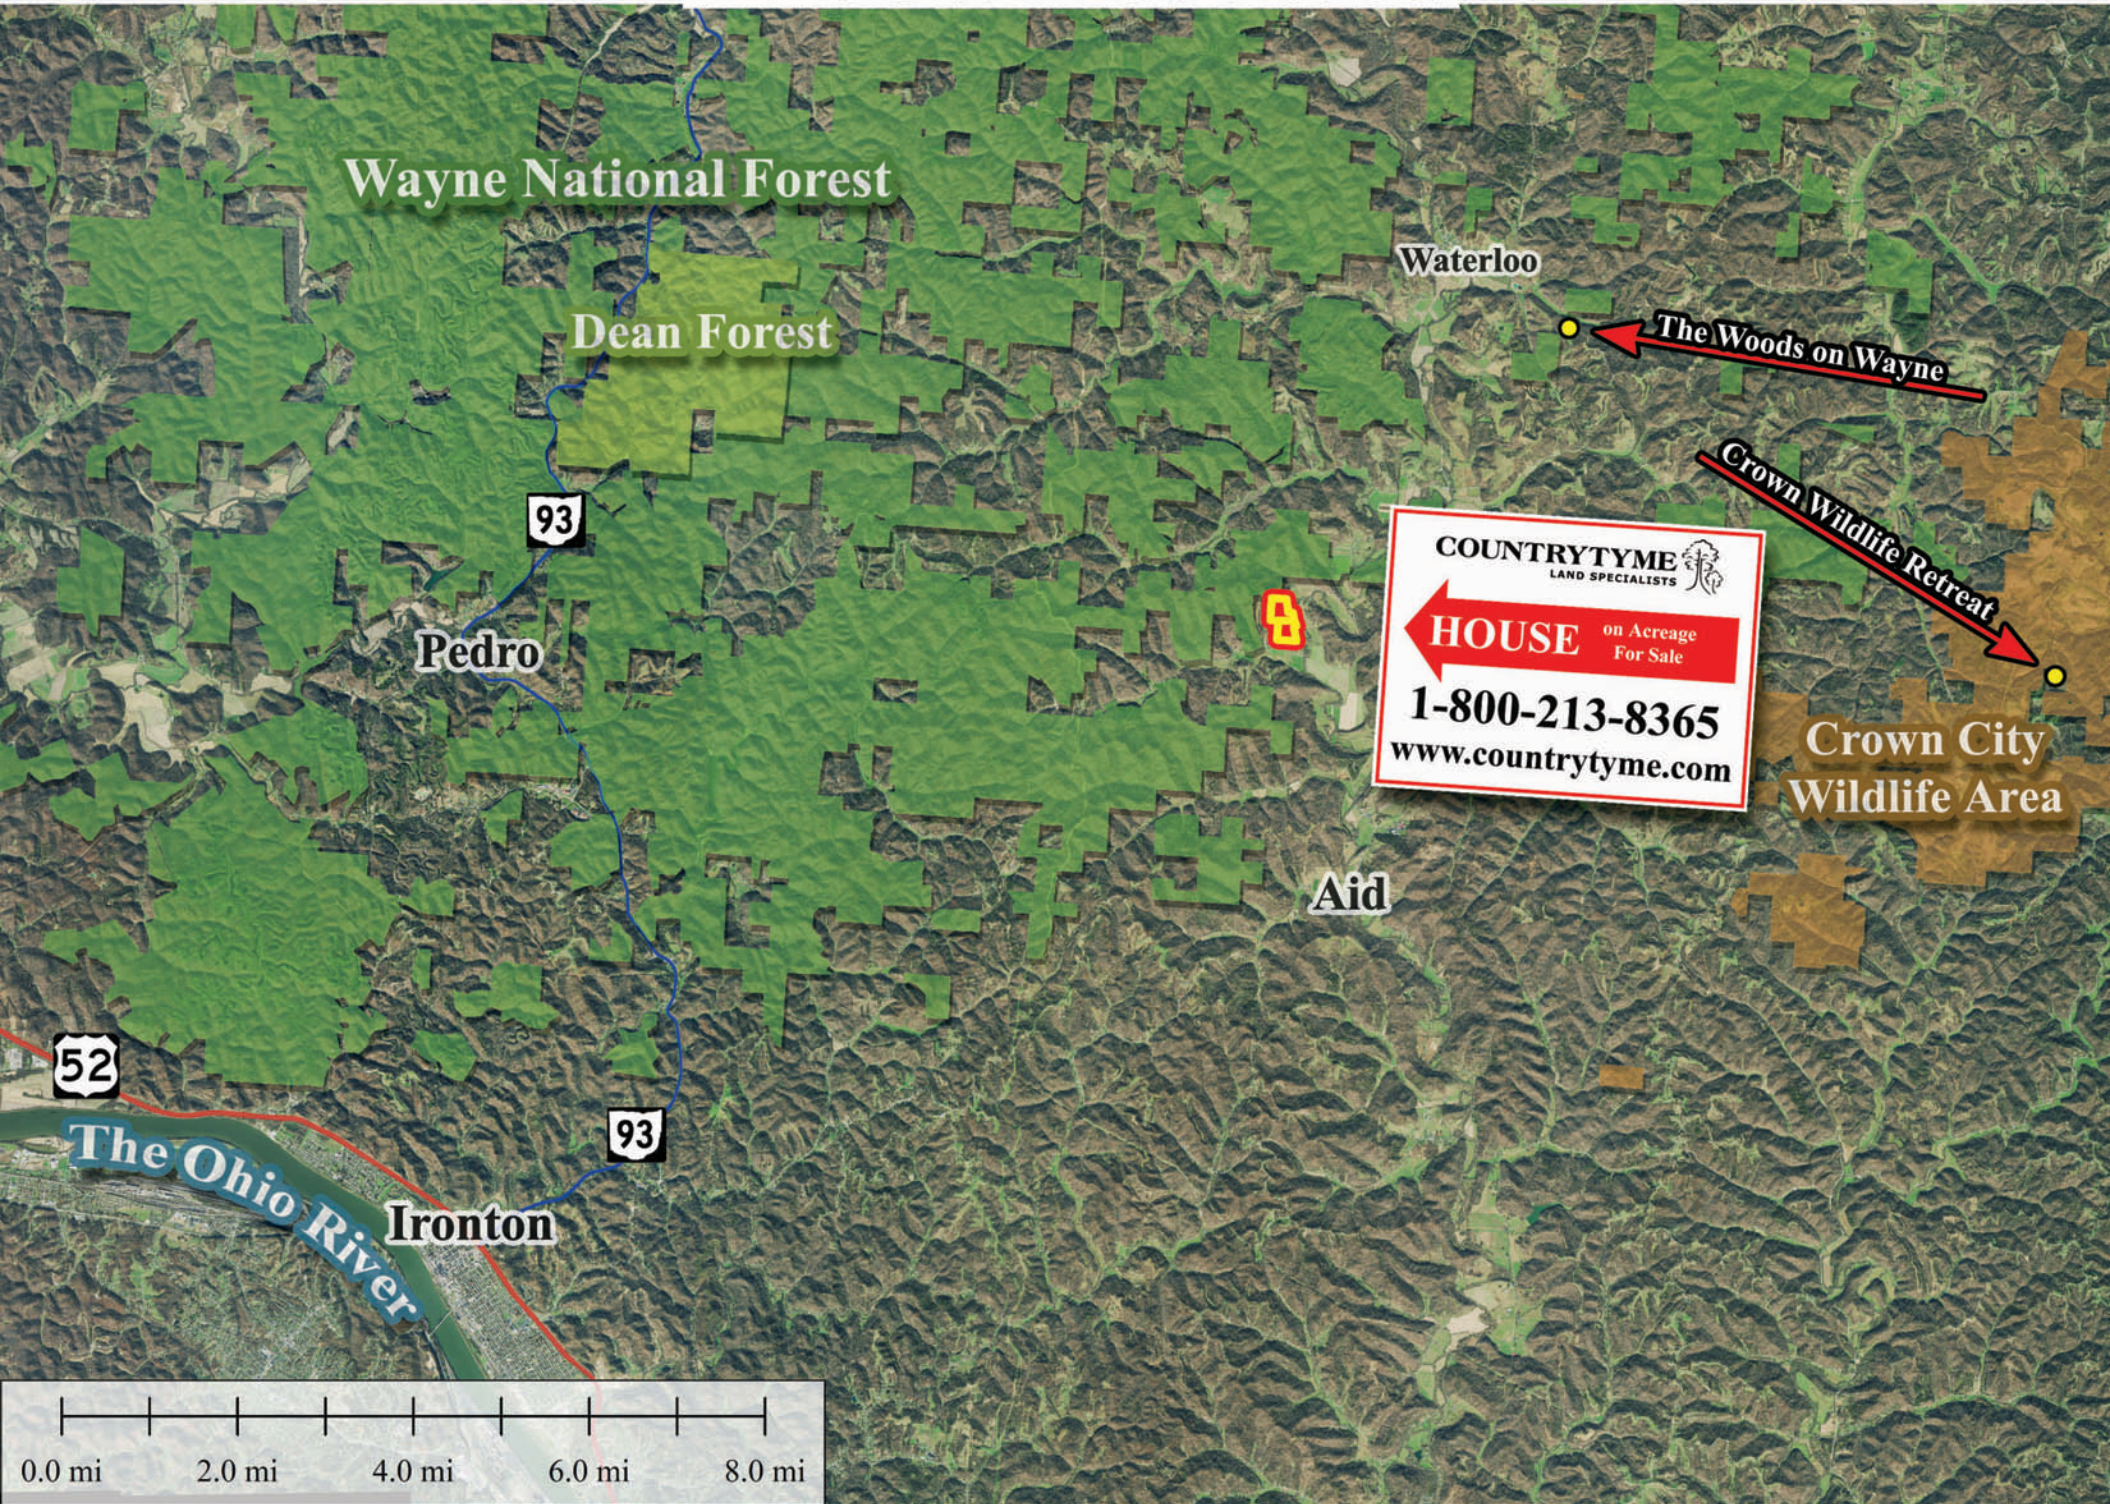

Elkins Creek - Lawrence Co.

Wayne National Forest

Dean Forest

Waterloo

The Woods on Wayne

Crown Wildlife Retreat

Crown City Wildlife Area

COUNTRYTYME
LAND SPECIALISTS
HOUSE on Acreage
For Sale
1-800-213-8365
www.countrytyme.com

Pedro

Aid

Ironton

The Ohio River